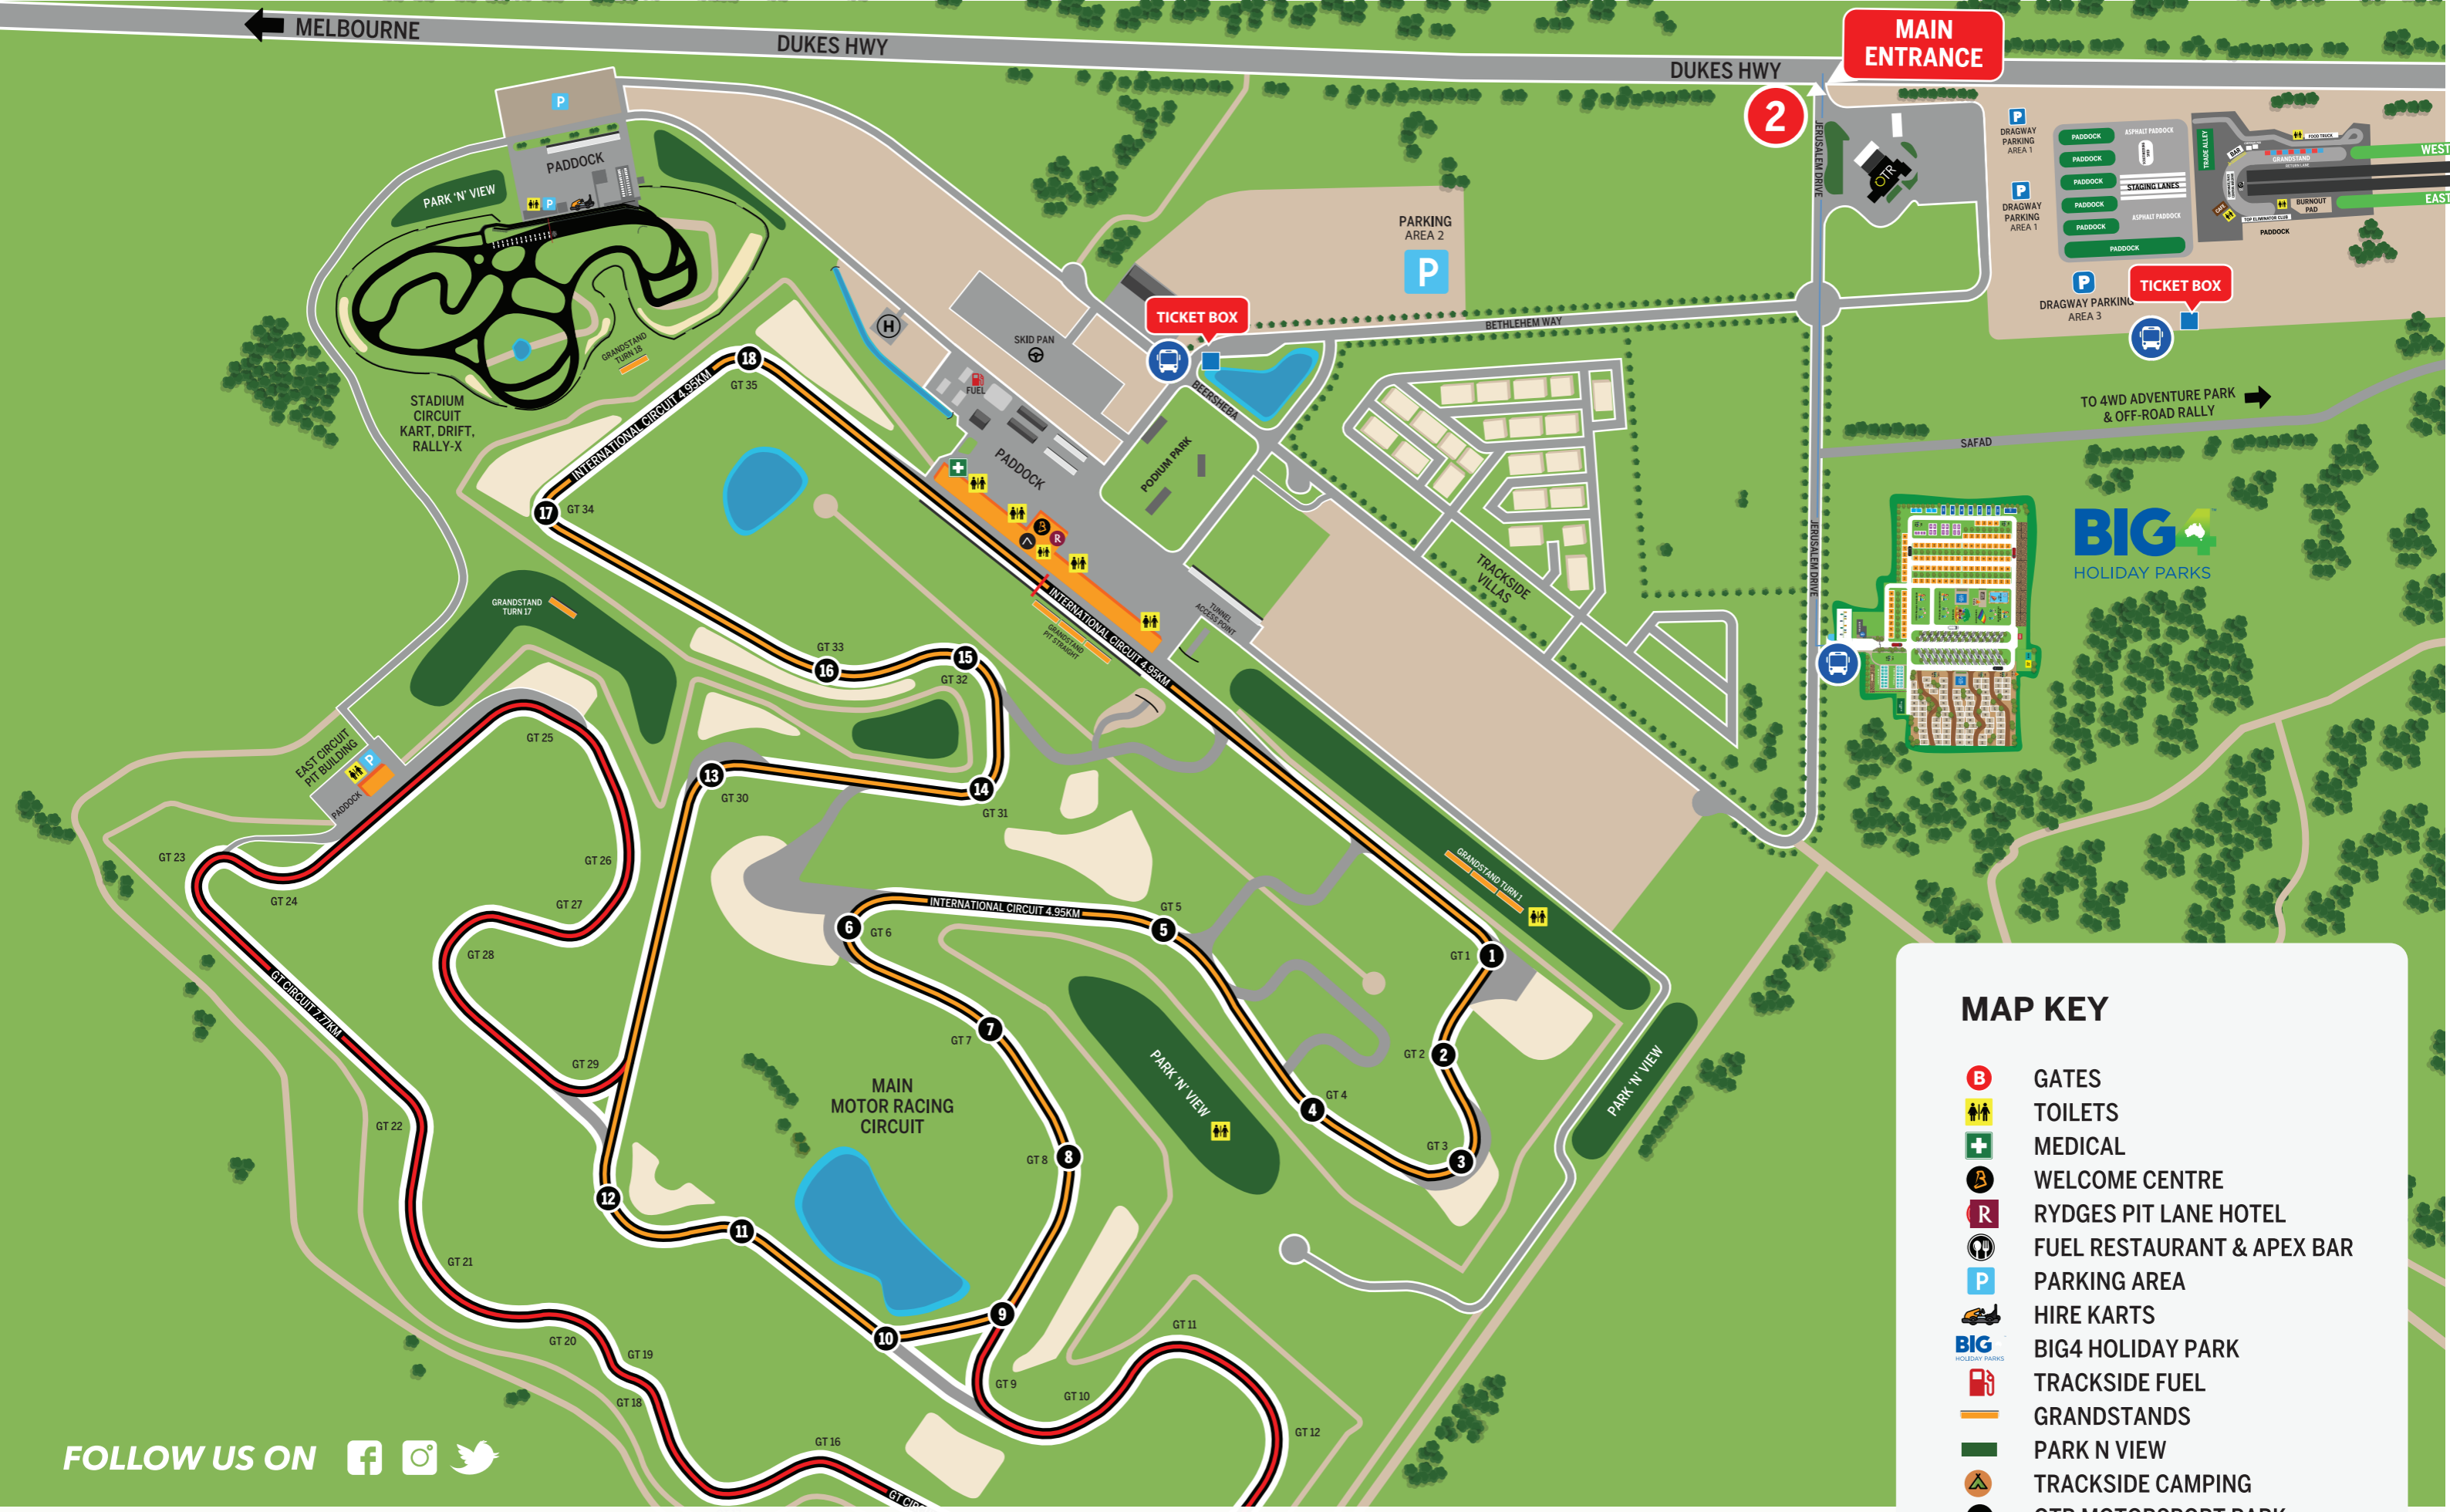

EVENT MAP

MAP KEY

-  GATES
-  TOILETS
-  MEDICAL
-  WELCOME CENTRE
-  RYDGES PIT LANE HOTEL
-  FUEL RESTAURANT & APEX BAR
-  PARKING AREA
-  HIRE KARTS
-  BIG4 HOLIDAY PARK
-  TRACKSIDE FUEL
-  GRANDSTANDS
-  PARK N VIEW
-  TRACKSIDE CAMPING
-  OTR MOTORSPORT PARK
-  SKID PAN
-  TURN NUMBERS
-  EAST CIRCUIT

FOLLOW US ON   

543 Dukes Highway, Tailem Bend SA 5260
+61 (08) 8165 5700

Opening Hours: 8:00am to 5:00pm